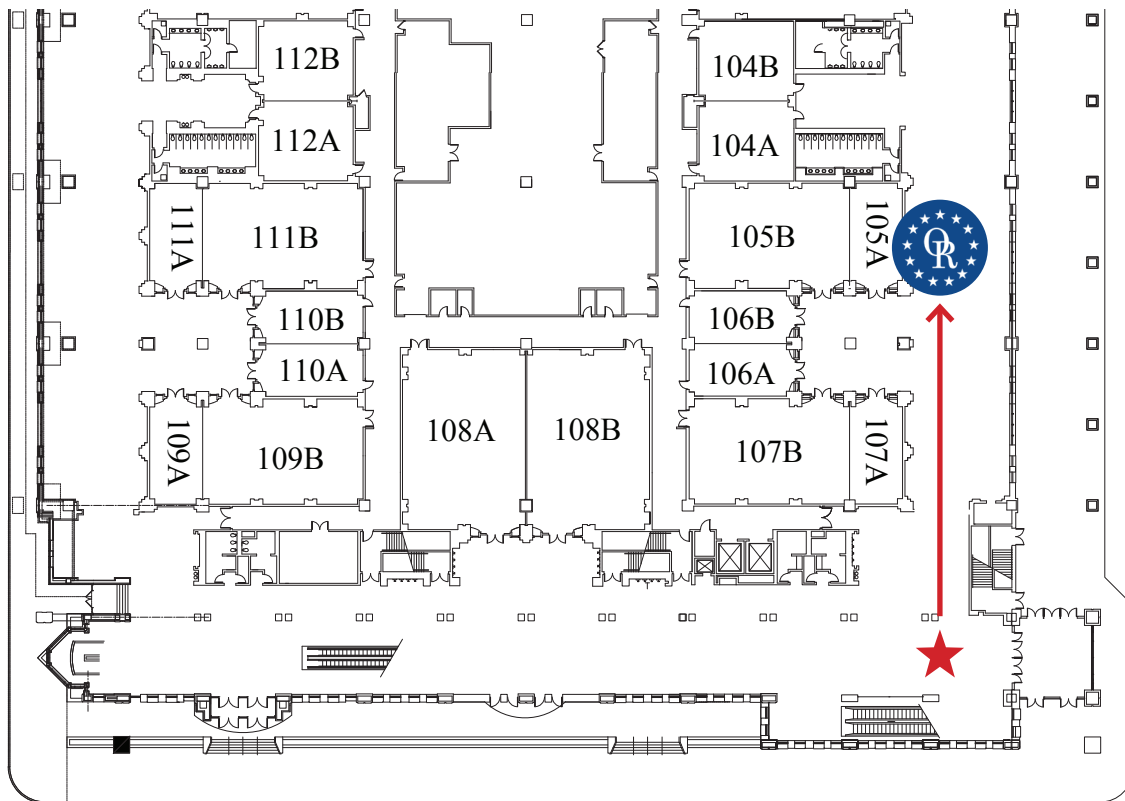

# Directions to Old Republic Meeting Center

## Room 105AB

### If you're coming from the Broad Street Entrance:

- Walk east toward the center of the building, near meeting rooms 100–114.
- Take the 2nd escalator—at the corner of 13th & Arch—up to the 2nd level (near meeting rooms 118/119).
- Take the escalator across from UPS (outside Hall B) back down to the 100/street level.
- Once on the 100 level you'll be where the red star is noted below, walk straight to room 105AB.

### If you're coming from the Grand Hall Entrance:

- Walk along the 200-level concourse toward the Exhibit Hall.
- When you reach the “Hub” (between Halls AB), turn left.
- Take the escalators past Hall B—across from UPS—down to the 100/street level.
- Once on the 100 level you'll be where the red star is noted below, walk straight to room 105AB.